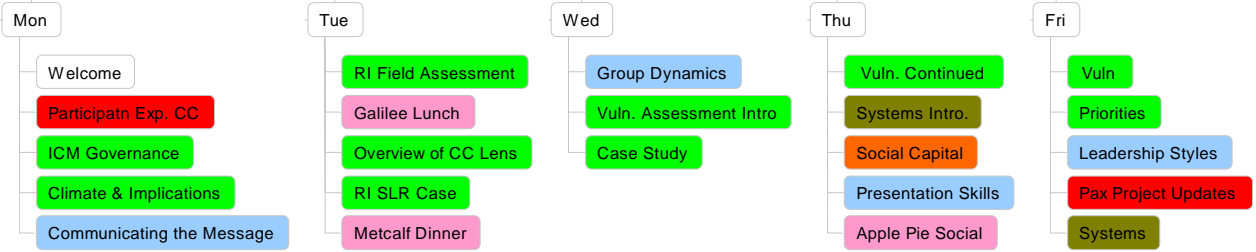

Flow of Coastal Adaptation to Climate Change Course

@ URI June 2010

Vulnerability
Professional Development
Adaptation Actions

LEGEND

Systems Thinking
Participant (Pax) projects
Social Events
Implementation Strategies

Open Dates

Narragansett Indians Dinner
International Meal Night
Fun Stuff WK 2 or 3

Week 1 - Climate Change & Vulnerability - When and where will it happen?

Week 2 - Adaptation Actions - What to do?

Week 3 - Implementation Strategies - How to do it?