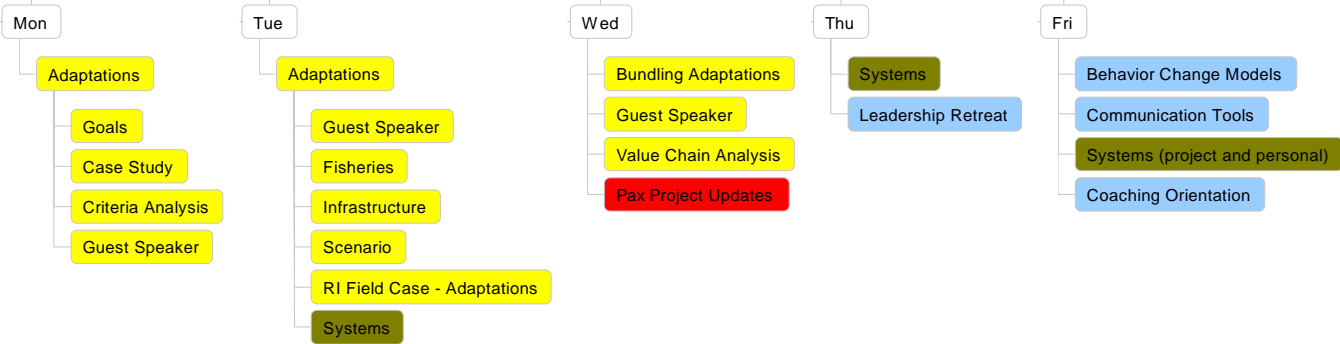

Flow of Coastal Adaptation to Climate Change Course

@ URI June 2010

Vulnerability
Professional Development
Adaptation Actions

LEGEND

Systems Thinking
Participant (Pax) projects
Social Events
Implementation Strategies

Open Dates

Narragansett Indians Dinner
International Meal Night
Fun Stuff WK 2 or 3

Week 1 - Climate Change & Vulnerability - When and where will it happen?

Week 2 - Adaptation Actions - What to do?

Week 3 - Implementation Strategies - How to do it?