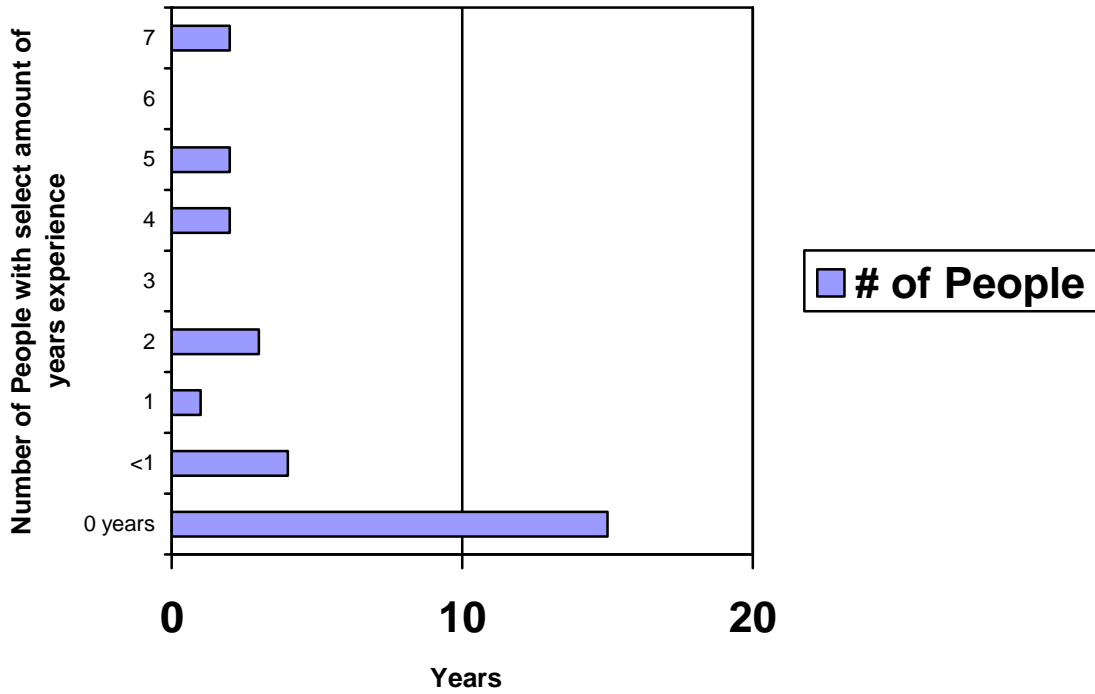

Background of Participants at Coastal Institute Asia 2007

Country of Origin

Gender

Age

Occupation or Affiliation

Education Level

Years of Professional Experience

(Years) Note: Application specified jobs held in the last 5 years.

Years of Coastal Management Experience

*All demographics are out of 29 people