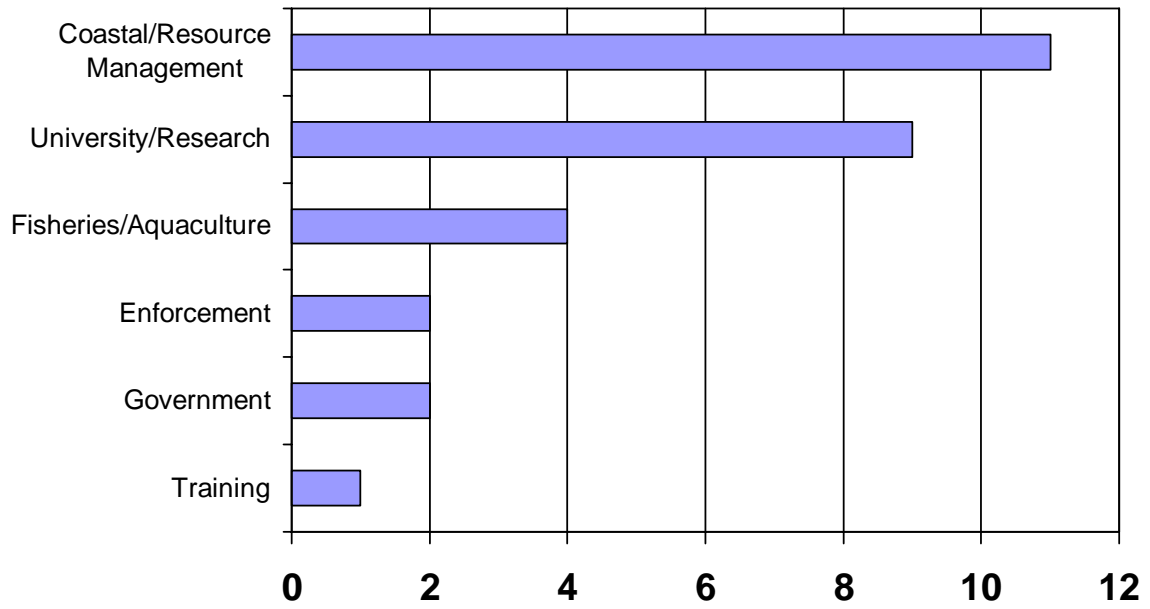

Background of Participants at Coastal Institute Asia 2007

Country of Origin

Gender

Age

Occupation or Affiliation

Education Level

Years of Professional Experience

(Years) Note: Application specified jobs held in the last 5 years.

Years of Coastal Management Experience

*All demographics are out of 29 people