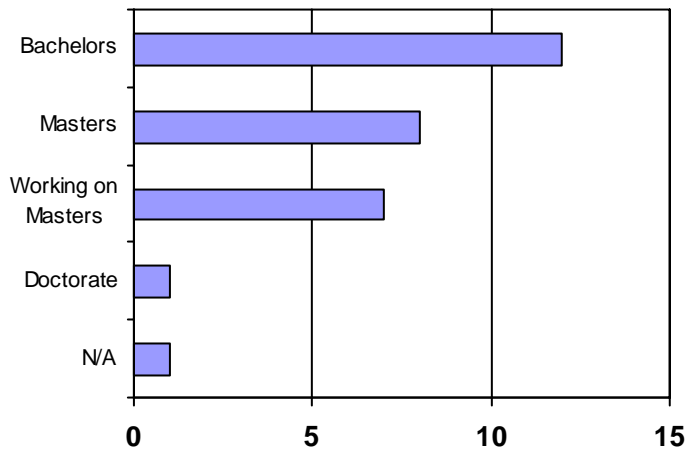

Background of Participants at Coastal Institute Asia 2007

Country of Origin

Gender

Age

Occupation or Affiliation

Education Level

Years of Professional Experience

(Years) Note: Application specified jobs held in the last 5 years.

Years of Coastal Management Experience

*All demographics are out of 29 people