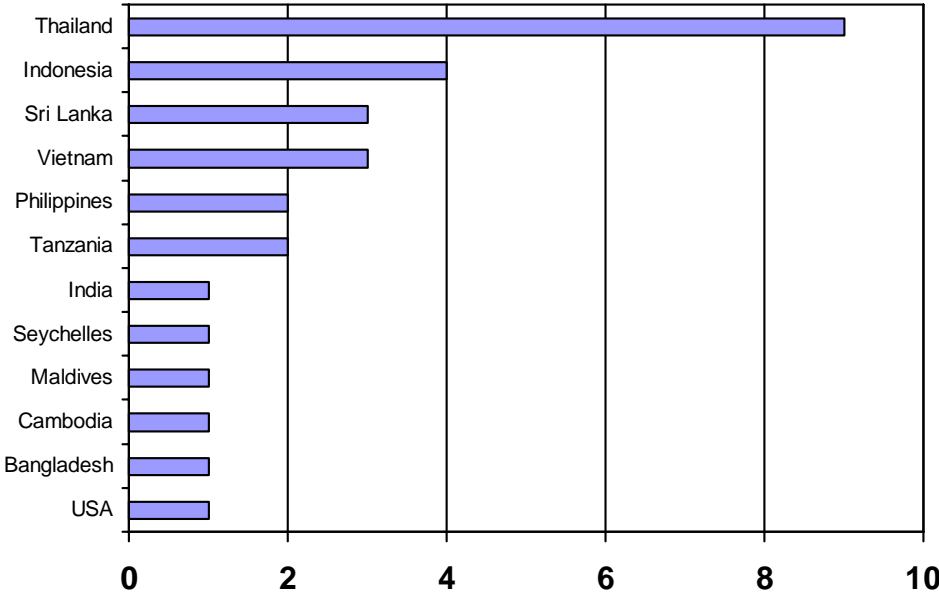

Background of Participants at Coastal Institute Asia 2007

Country of Origin

Gender

Age

Occupation or Affiliation

Education Level

Years of Professional Experience

(Years) Note: Application specified jobs held in the last 5 years.

Years of Coastal Management Experience

*All demographics are out of 29 people